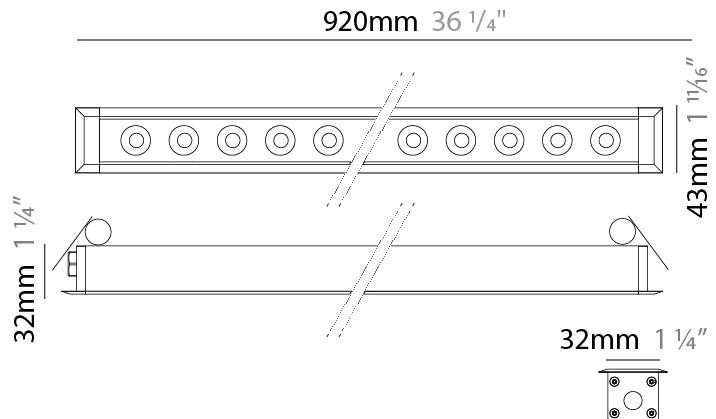

1. To build a product code in our configurator select the specify button on the base model # product page
2. To build a manual product code on this datasheet choose from the options listed below in blue font and add the suffix to the base model #

GENERAL

Series: Mini Corniche
Brand: Platek
Division: Exterior
Mounting Type: Recessed
Mounting Location: Ceiling
Subcategory: Downlight

PHYSICAL

Shape: Rectangle
Length (mm): 920
Length (in): 36 1/4
Width (mm): 43
Width (in): 1 5/8
Height (mm): 32
Height (in): 1 1/4
Ceiling Thickness (mm): 2 - 13
Ceiling Thickness (in): 1/16 - 1/2
Light Distribution: Downlight
Weight (kg): 2
Weight (lbs): 4.4
Diffuser: Clear tempered glass
Gasket: Gore-Tex valve to prevent condensation
Fixture Finish: [BLK](#) / [WHI](#) / [GRY](#) / [COR](#) / [ANT](#) / [BRZ](#)
Fixture Material: Extruded Aluminum
Cut-out Measurements: 36mm / 1 7/16" x 910mm / 35 13/16"

ELECTRICAL

Lamp Type: LED
Total Output Wattage (W): 35
Dimming: Bluetooth technology or DMX
Control Gear: DMX
Driver Included: No
Driver Location: Remote
Driver Type: Constant Current - Universal
Driver Class: Class 2
Input Voltage (V): 120 - 277
Constant Current (MA): 500

LED

Number of LEDs: 24
Color Temperature (°K): RGBW
CRI: >80 CRI
Lamp Life (hrs): 60000
Special LEDs offerings: RGBW

OPTICAL

Optic°: [26](#) / [40](#) / [ELL](#)

RATINGS AND CERTIFICATIONS

Certified By: Certified for North American Standards
IP rating: IP65
IK Rating: IK07
Bug Rating: B1 U0 G0