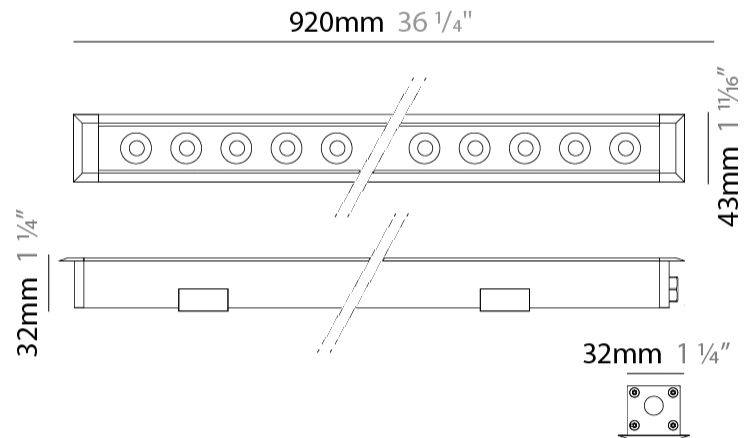

PROJECT
TYPE
SPECIFIER
QUANTITY
DATE

MINI CORNICHE RECESSED

E91640- _____ - _____
base number   Finish   Lens
                         Options   Options

1. To build a product code in our configurator select the specify button on the base model # product page
2. To build a manual product code on this datasheet choose from the options listed below in blue font and add the suffix to the base model #

GENERAL

Series: Mini Corniche
Brand: Platek
Division: Exterior
Mounting Type: Recessed
Mounting Location: In-Ground
Subcategory: Walk Over

PHYSICAL

Shape: Rectangle
Length (mm): 920
Length (in): 36 1/4
Width (mm): 43
Width (in): 1 5/8
Height (mm): 32
Diffuser: Tempered Glass - 5mm / 3/16" thick
Gasket: Gore-Tex valve to prevent condensation inside the fitting.
Fixture Finish: [BLK](#) / [WHI](#) / [GRY](#) / [COR](#) / [ANT](#) / [BRZ](#)
Fixture Material: Extruded Aluminum

ELECTRICAL

Lamp Type: LED
Total Output Wattage (W): 35
Dimming: [Bluetooth technology](#) or [DMX](#)
Control Gear: [DMX](#)
Driver Included: No
Driver Location: Remote
Driver Type: [Constant Current - Universal](#)
Driver Class: [Class 2](#)
Input Voltage (V): [120 - 277](#)
Constant Current (MA): 500

LED

Number of LEDs: 24
Color Temperature (°K): [RGBW](#)
CRI: [>80 CRI](#)
Lamp Life (hrs): 60000
Special LEDs offerings: [RGBW](#)

OPTICAL

Optic°: [28](#) / [47](#) / [ELL](#)

RATINGS AND CERTIFICATIONS

Certified By: Certified for North American Standards
IP rating: [IP65](#)
IK Rating: [IK07](#)
Bug Rating: [B1 U0 G0](#)